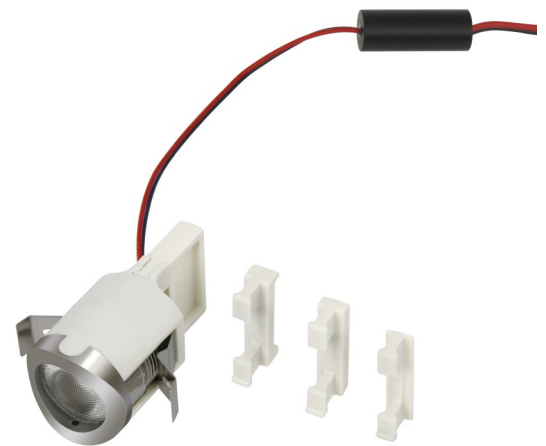

## POD 26 LED Handrail Luminaire

- 316 grade stainless steel housing
- 1.5w Cree LED > 30 000hrs | 80lm/w
- 24v DC constant voltage
- IP67 | CRI >80 | 121lm
- Available from 2700-6000k
- Adaptors to suit multiple tube sizes

|                       |   |   |   |   |   |
|-----------------------|---|---|---|---|---|
| <b>Outer Diameter</b> | Ø38.0mm   | Ø38.0mm   | Ø42.2mm   | Ø42.2mm   | Ø48.3mm   |
| <b>tube Thickness</b> | 3.0mm   | 1.80mm  | 3.56mm  | 1.80mm  | 3.68mm  |
|                       |  |  |  |  |  |

Flux out: 69.29 lm

Eavg, Emax

Angle: 52.88deg

Diameter

| ORDER CODE | V  | W   | CRI > | COL TEMP | LM/W | MAX WPD |
|------------|----|-----|-------|----------|------|---------|
| POD26.27K  | 24 | 1.5 | 80    | 2700K    | 80   | 100     |
| POD26.3K   | 24 | 1.5 | 80    | 3000K    | 80   | 100     |
| POD26.4K   | 24 | 1.5 | 80    | 4000K    | 80   | 100     |
| POD26.6K   | 24 | 1.5 | 80    | 6000K    | 80   | 100     |