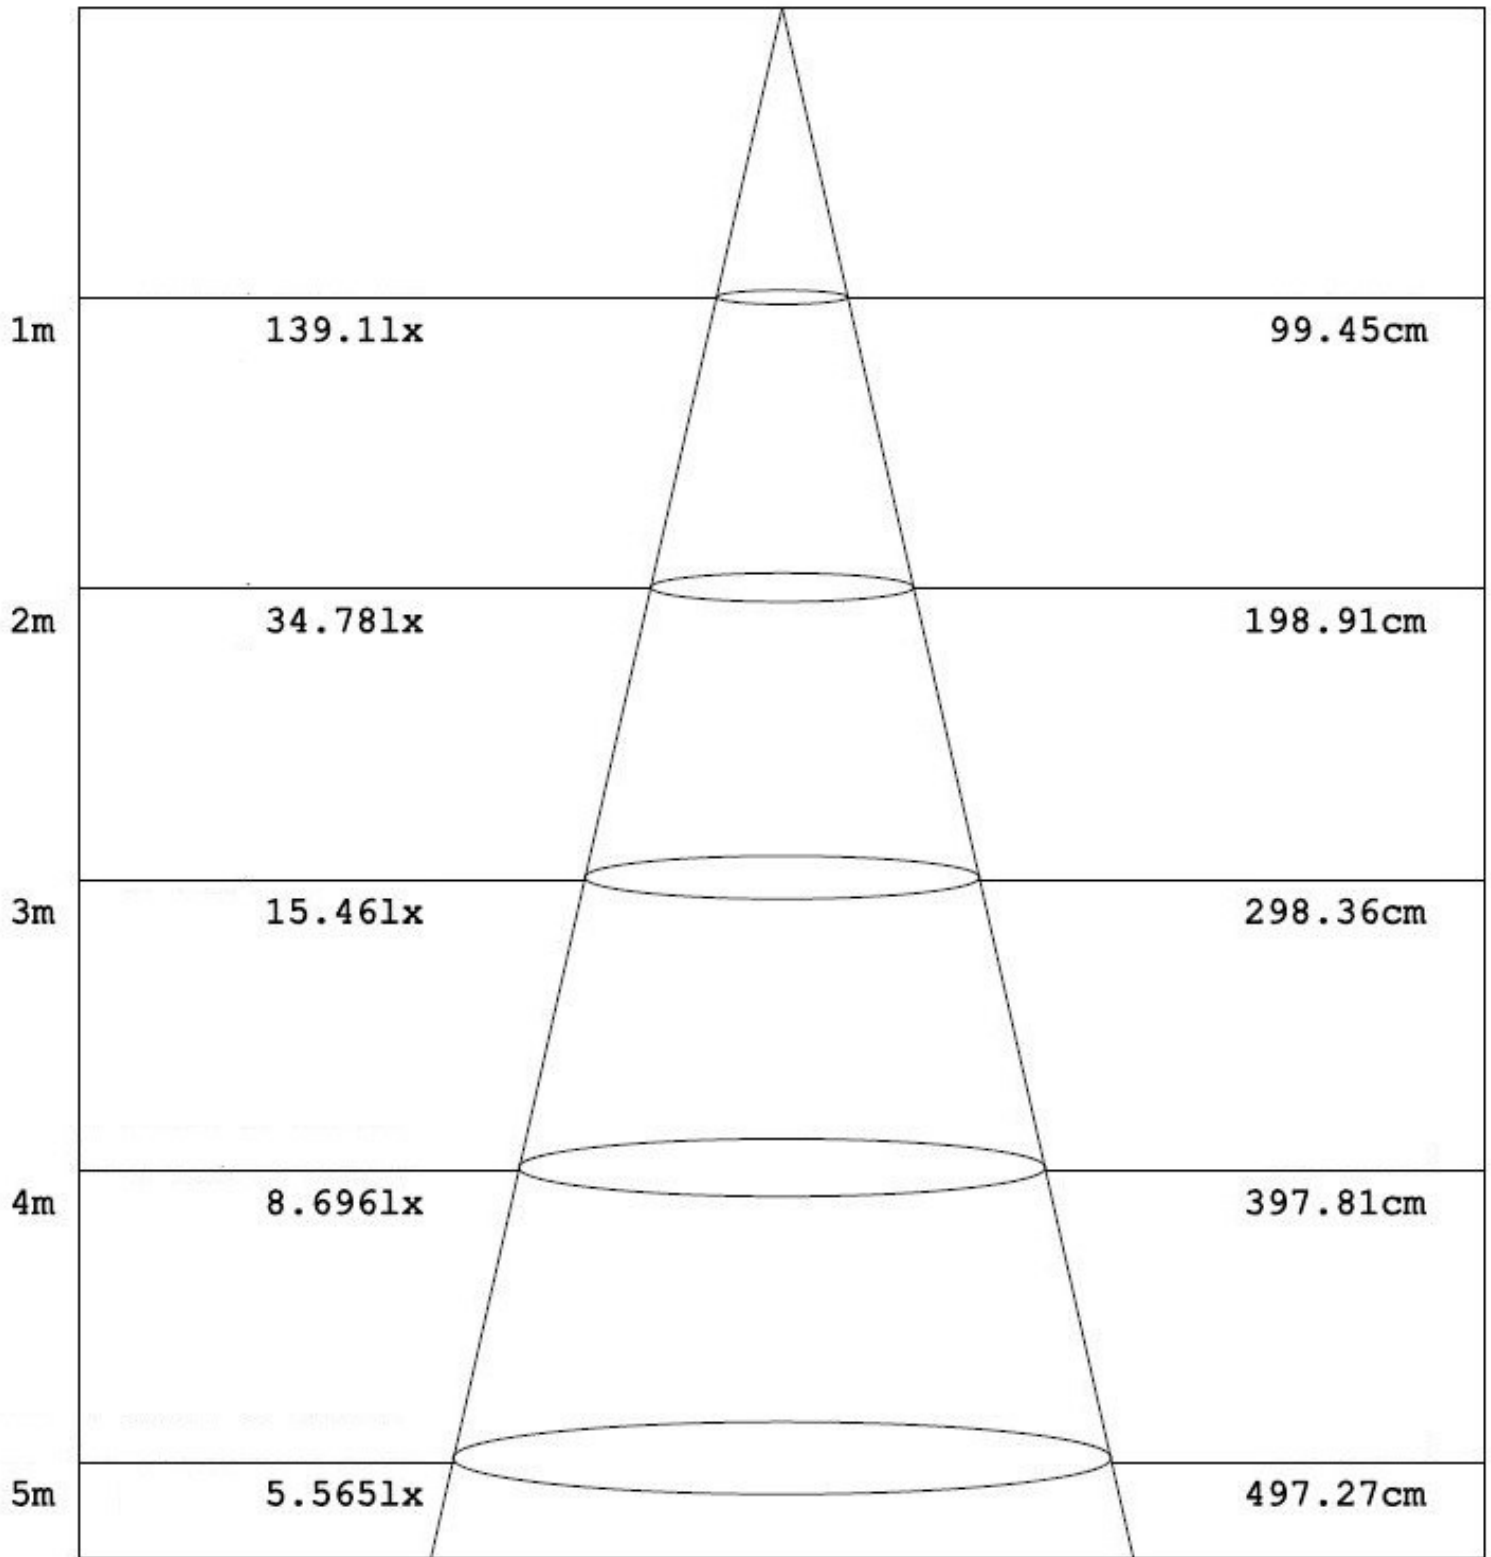

## POD 26 LED Handrail Luminaire

- 316 grade stainless steel housing
- 1.5w Cree LED > 30 000hrs | 80lm/w
- 24v DC constant voltage
- IP67 | CRI >80 | 121lm
- Available from 2700-6000k
- Adaptors to suit multiple tube sizes

|                       |   |   |   |   |   |
|-----------------------|---|---|---|---|---|
| <b>Outer Diameter</b> | Ø38.0mm   | Ø38.0mm   | Ø42.2mm   | Ø42.2mm   | Ø48.3mm   |
| <b>tube Thickness</b> | 3.0mm   | 1.80mm  | 3.56mm  | 1.80mm  | 3.68mm  |
|                       |  |  |  |  |  |

Flux out: 69.29 lm

Eavg, Emax

Angle: 52.88deg

Diameter

| ORDER CODE | V  | W   | CRI > | COL TEMP | LM/W | MAX WPD |
|------------|----|-----|-------|----------|------|---------|
| POD26.27K  | 24 | 1.5 | 80    | 2700K    | 80   | 100     |
| POD26.3K   | 24 | 1.5 | 80    | 3000K    | 80   | 100     |
| POD26.4K   | 24 | 1.5 | 80    | 4000K    | 80   | 100     |
| POD26.6K   | 24 | 1.5 | 80    | 6000K    | 80   | 100     |