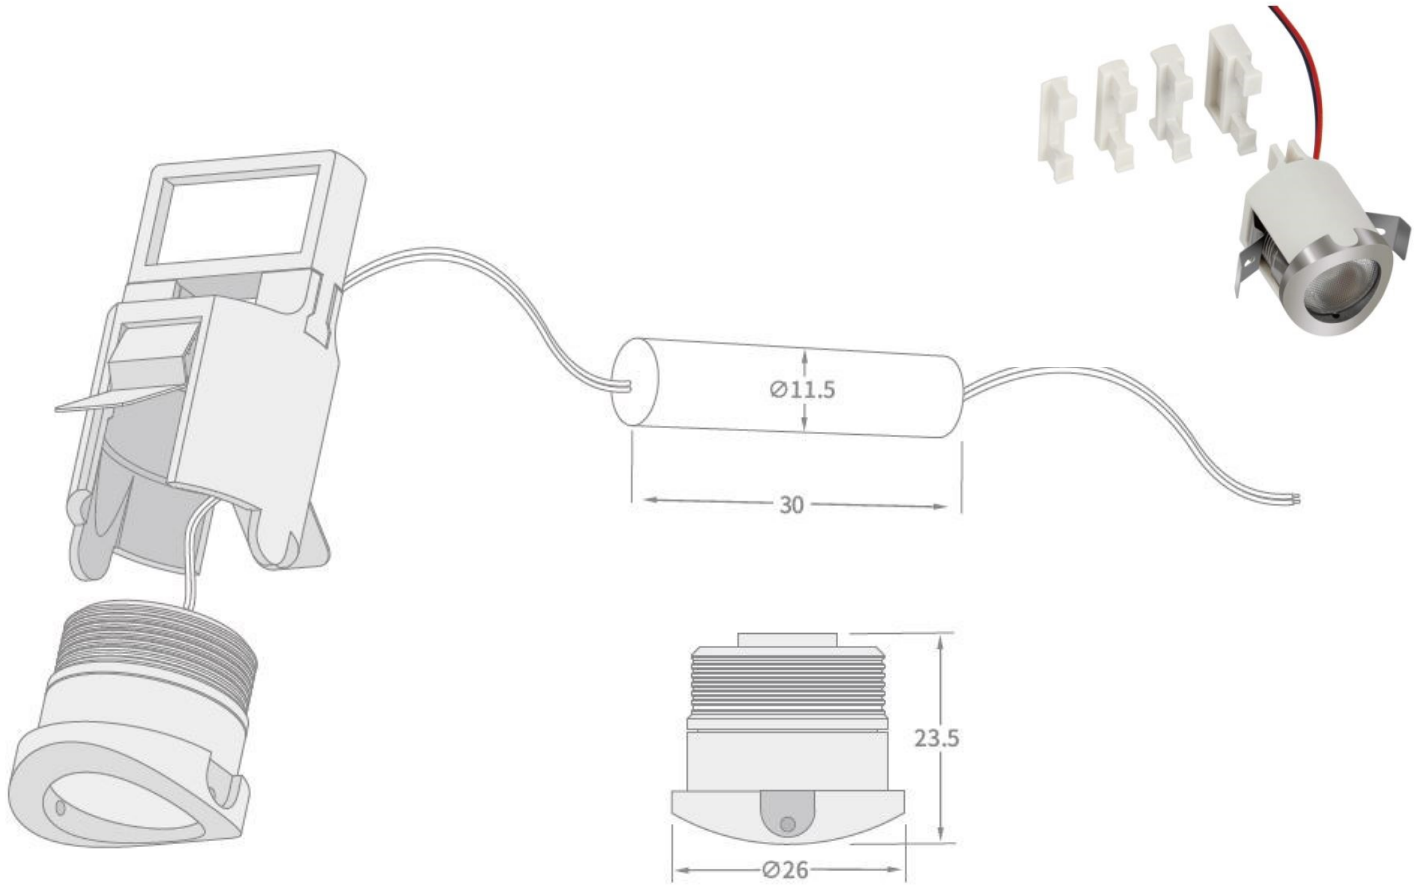

## POD 26 LED Handrail Luminaire

- 316 grade stainless steel housing
- 1.5w Cree LED > 30 000hrs | 80lm/w
- 24v DC constant voltage
- IP67 | CRI >80 | 121lm
- Available from 2700-6000k
- Adaptors to suit multiple tube sizes

|                       |   |   |   |   |   |
|-----------------------|---|---|---|---|---|
| <b>Outer Diameter</b> | Ø38.0mm   | Ø38.0mm   | Ø42.2mm   | Ø42.2mm   | Ø48.3mm   |
| <b>tube Thickness</b> | 3.0mm   | 1.80mm  | 3.56mm  | 1.80mm  | 3.68mm  |
|                       |  |  |  |  |  |

Flux out: 69.29 lm

Eavg, Emax

Angle: 52.88deg

Diameter

| ORDER CODE | V  | W   | CRI > | COL TEMP | LM/W | MAX WPD |
|------------|----|-----|-------|----------|------|---------|
| POD26.27K  | 24 | 1.5 | 80    | 2700K    | 80   | 100     |
| POD26.3K   | 24 | 1.5 | 80    | 3000K    | 80   | 100     |
| POD26.4K   | 24 | 1.5 | 80    | 4000K    | 80   | 100     |
| POD26.6K   | 24 | 1.5 | 80    | 6000K    | 80   | 100     |