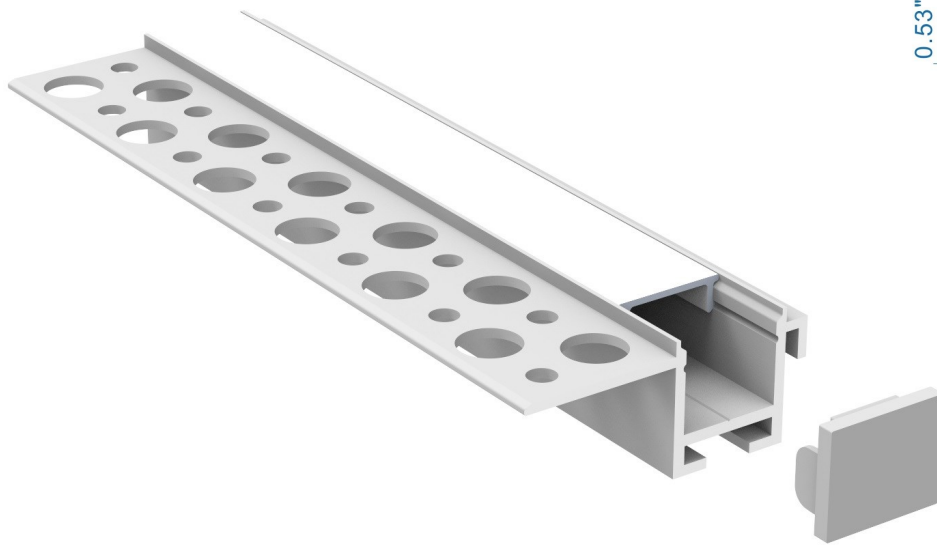

LED PROFILE TRIMLESS RECESSED

- 6063 anodized aluminium
- Opal PC diffuser
- Standard length 2m