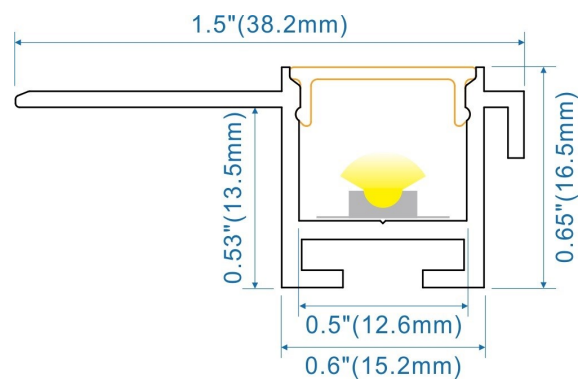

LED PROFILE TRIMLESS RECESSED

- 6063 anodized aluminium
- Opal PC diffuser
- Standard length 2m