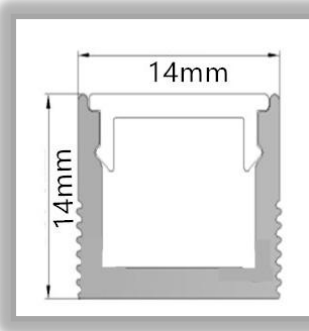

+

+

TIMBER + 1414 LED PROFILE INSERT + LED STRIP