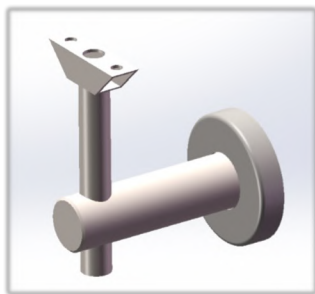

CODE	DESCRIPTION
CON-L90	LED STRIP 10mm PCB 90DEG CONNECTOR
CON-SJ	LED STRIP 10mm PCB STRAIGHT JOINER
CON-500	LED STRIP 10mm PCB CONNECTOR WITH 500mm LEAD

ALBION BRACKET SOLID

Enables LED strip to pass through for continuous light avoiding unnecessary labour intensive joins

CODE		FINISH	
SSABS	ALBION BRACKET 316 STAINLESS STEEL	SOLID	SATIN STAINLESS
SSABS-MB	ALBION BRACKET 316 STAINLESS STEEL	SOLID	MATT BLACK
SSABS-MW	ALBION BRACKET 316 STAINLESS STEEL	SOLID	MATT WHITE
SSABS-SB	ALBION BRACKET 316 STAINLESS STEEL	SOLID	SATIN BRASS
SSABS-BZ	ALBION BRACKET 316 STAINLESS STEEL	SOLID	SATIN BRONZE

ALBION BRACKET HOLLOW

Enables concealed cable entry which can be up to 25m apart when utilizing Blackline series LED

CODE		FINISH	
SSABH	ALBION BRACKET 316 STAINLESS STEEL	HOLLOW	SATIN STAINLESS
SSABH-MB	ALBION BRACKET 316 STAINLESS STEEL	HOLLOW	MATT BLACK
SSABH-MW	ALBION BRACKET 316 STAINLESS STEEL	HOLLOW	MATT WHITE
SSABH-SB	ALBION BRACKET 316 STAINLESS STEEL	HOLLOW	SATIN BRASS
SSABH-BZ	ALBION BRACKET 316 STAINLESS STEEL	HOLLOW	SATIN BRONZE