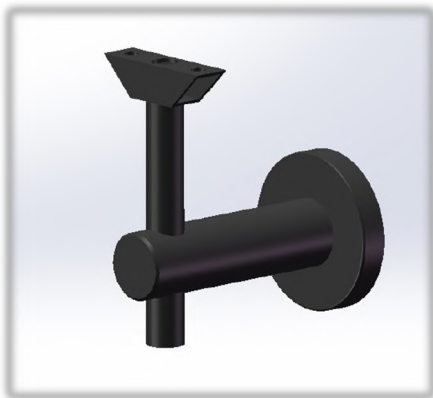

+

+

TIMBER + 1414 LED PROFILE INSERT + LED STRIP

LIGHTRAIL ALBION & CHIFLEY BRACKETS

The Lightrail Albion & Chifley brackets are supplied in solid and hollow versions (for power entry). Both types are supplied with the specially designed MB1414 hollow fixing block.

This unique addition to the bracket enables LED strip to remain continuous and avoids unnecessary joins to complete a linear, dot free and clean illumination without interruption.

ALBION

1414MB

CHIFLEY

LED STRIP PASSES THROUGH

LIGHTRAIL CHIFLEY BRACKETS—316 SATIN STAINLESS + MATT BLACK

LIGHTRAIL VICTORIAN ASH ACCESSORIES

Cable allowance in infill

INFILL 100mm or 1200mm

Cable allowance in bend

90deg elbow

16mm dowel

Domed end cap

BLACKLINE SERIES

The Lightrail Blackline series is a commercial grade LED strip that produces up to 130 lumens per watt and also enables long length of up to 20m powered at just one end. The efficiency of this series enables your required light levels to be achieved by using up to 20% less power . For example: BL68 6.8w can match 9.6w, BL11 11w can match 14.4w and 15w will achieve a staggering 1900lm which is usually only available with some 19.2w strips. In addition to this , the high quality Samsung LED chip is only powered at around 55mA which is one third of its load capacity of 150mA. This creates maximum stability and peace of mind for your project