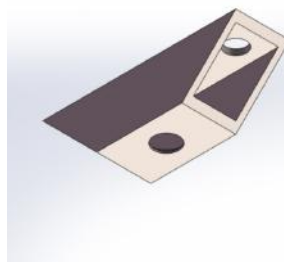

+

+

TIMBER + 1414 LED PROFILE INSERT + LED STRIP

LIGHTRAIL ALBION & CHIFLEY BRACKETS

The Lightrail Albion & Chifley brackets are supplied in solid and hollow versions (for power entry). Both types are supplied with the specially designed MB1414 hollow fixing block.

This unique addition to the bracket enables LED strip to remain continuous and avoids unnecessary joins to complete a linear, dot free and clean illumination without interruption.

ALBION

1414MB

CHIFLEY

LED STRIP PASSES THROUGH