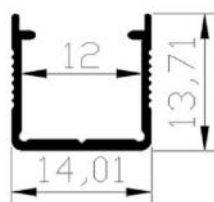

CHIFLEY BRACKET HOLLOW

Enables concealed cable entry which can be up to 25m apart when utilizing Blackline series LED

CODE		FINISH	
SSCBH	CHIFLEY BRACKET 316 STAINLESS STEEL	HOLLOW	SATIN STAINLESS
SSCBH-MB	ALBION BRACKET 316 STAINLESS STEEL	HOLLOW	MATT BLACK