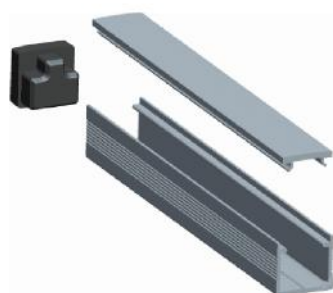

ALBION BRACKET HOLLOW

Enables concealed cable entry which can be up to 25m apart when utilizing Blackline series LED

CODE		FINISH	
SSABH	ALBION BRACKET 316 STAINLESS STEEL	HOLLOW	SATIN STAINLESS
SSABH-MB	ALBION BRACKET 316 STAINLESS STEEL	HOLLOW	MATT BLACK
SSABH-MW	ALBION BRACKET 316 STAINLESS STEEL	HOLLOW	MATT WHITE
SSABH-SB	ALBION BRACKET 316 STAINLESS STEEL	HOLLOW	SATIN BRASS
SSABH-BZ	ALBION BRACKET 316 STAINLESS STEEL	HOLLOW	SATIN BRONZE

CHIFLEY BRACKET SOLID

Enables LED strip to pass through for continuous light

CODE		FINISH	
SSCBS	CHIFLEY BRACKET 316 STAINLESS STEEL	SOLID	SATIN STAINLESS
SSCBS-MB	ALBION BRACKET 316 STAINLESS STEEL	SOLID	MATT BLACK

CHIFLEY BRACKET HOLLOW

Enables concealed cable entry which can be up to 25m apart when utilizing Blackline series LED

CODE		FINISH	
SSCBH	CHIFLEY BRACKET 316 STAINLESS STEEL	HOLLOW	SATIN STAINLESS
SSCBH-MB	ALBION BRACKET 316 STAINLESS STEEL	HOLLOW	MATT BLACK