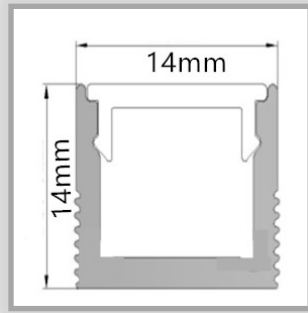

+

+

THSGFR WITH 1414 LED PROFILE + STRIP OPTIONS BELOW

CODE	V	W	LED/m	COL TEMP	Approx LUMEN/M	MAX LENGTH
DKB120.96.27K	24	9.6	120	2700K	750	25m
DKB120.96.3K	24	9.6	120	3000K	780	25m
DKB120.96.4K	24	9.6	120	4000K	800	25m
DKB120.96.6K	24	9.6	120	6500K	820	25m

MAX LENGTH REFERS TO STRIP LENGTH POWERED FROM ONE END