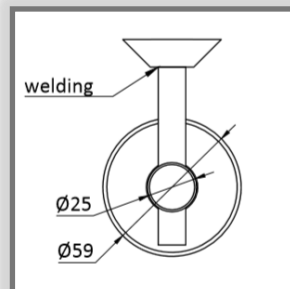

- Spotted Gum ROUND handrail*
- Diameter 38mm/43mm/50mm
- Length: sold per metre
- Cut-out: 08x09 or 15x15
- LED Profile 0709 or 1414
- LED strip 4.8w, 7.7w, 9.6w, 12w, 15w @ 24v DC
- Lightrail Albion and Chifley brackets
- Componentry supplied separately
- Cutting and assembly on site

MAX LENGTH REFERS TO STRIP LENGTH POWERED FROM ONE END

+

+

THSGFR WITH 0709 LED PROFILE + STRIP OPTIONS BELOW

CODE	V	W	LED/m	COL TEMP	Approx LUMEN/M	MAX LENGTH
MP120WW3K	24	7.7	120	3000K		8m
MP120CW4K	24	7.7	120	4000K		8m

MAX LENGTH REFERS TO STRIP LENGTH POWERED FROM ONE END

LIGHTRAIL ALBION BRACKETS

CODE	
SSABS	ALBION BRACKET SOLID
SSABH	ALBION BRACKET HOLLOW

LIGHTRAIL CHIFLEY BRACKETS

CODE	
SSCBS	CHIFLEY BRACKET SOLID
SSCBH	CHIFLEY BRACKET HOLLOW