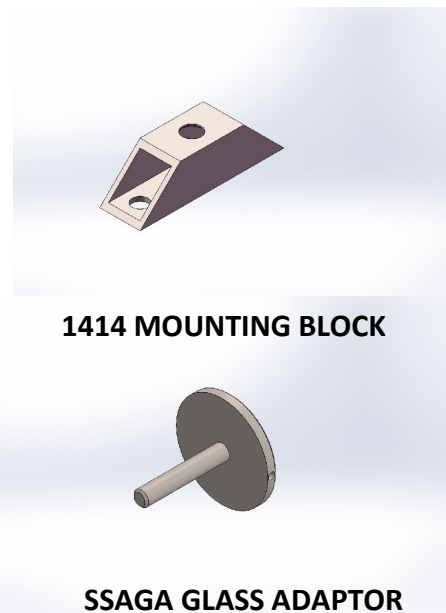

- Spotted Gum ROUND handrail*
- Diameter 38mm/43mm/50mm
- Length: sold per metre
- Cut-out: 08x09 or 15x15
- LED Profile 0709 or 1414
- LED strip 4.8w, 7.7w, 9.6w, 12w, 15w @ 24v DC
- Lightrail Albion and Chifley brackets
- Componentry supplied separately
- Cutting and assembly on site

MAX LENGTH REFERS TO STRIP LENGTH POWERED FROM ONE END

+

+

THSGFR WITH 0709 LED PROFILE + STRIP OPTIONS BELOW

CODE	V	W	LED/m	COL TEMP	Approx LUMEN/M	MAX LENGTH
MP120WW3K	24	7.7	120	3000K		8m
MP120CW4K	24	7.7	120	4000K		8m

MAX LENGTH REFERS TO STRIP LENGTH POWERED FROM ONE END

LIGHTRAIL ALBION BRACKETS

CODE	
SSABS	ALBION BRACKET SOLID
SSABH	ALBION BRACKET HOLLOW

LIGHTRAIL CHIFLEY BRACKETS

CODE	
SSCBS	CHIFLEY BRACKET SOLID
SSCBH	CHIFLEY BRACKET HOLLOW