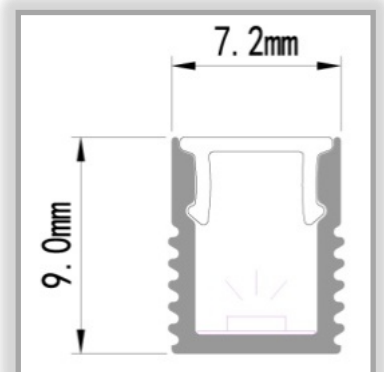

- Spotted Gum ROUND handrail*
- Diameter 38mm/43mm/50mm
- Length: sold per metre
- Cut-out: 08x09 or 15x15
- LED Profile 0709 or 1414
- LED strip 4.8w, 7.7w, 9.6w, 12w, 15w @ 24v DC
- Lightrail Albion and Chifley brackets
- Componentry supplied separately
- Cutting and assembly on site

*Also available in American Oak, Pine, Jarrah, Victorian Ash, Meranti, Pine, Kwila & Blackbutt