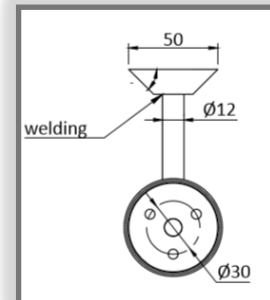

- Spotted Gum ROUND handrail*
- Diameter 38mm/43mm/50mm
- Length: sold per metre
- Cut-out: 08x09 or 15x15
- LED Profile 0709 or 1414
- LED strip 4.8w, 7.7w, 9.6w, 12w, 15w @ 24v DC
- Lightrail Albion and Chifley brackets
- Componentry supplied separately
- Cutting and assembly on site

MAX LENGTH REFERS TO STRIP LENGTH POWERED FROM ONE END

+

+

THSGFR WITH 0709 LED PROFILE + STRIP OPTIONS BELOW

CODE	V	W	LED/m	COL TEMP	Approx LUMEN/M	MAX LENGTH
MP120WW3K	24	7.7	120	3000K		8m
MP120CW4K	24	7.7	120	4000K		8m

MAX LENGTH REFERS TO STRIP LENGTH POWERED FROM ONE END

LIGHTRAIL ALBION BRACKETS

CODE	
SSABS	ALBION BRACKET SOLID
SSABH	ALBION BRACKET HOLLOW

LIGHTRAIL CHIFLEY BRACKETS

CODE	
SSCBS	CHIFLEY BRACKET SOLID
SSCBH	CHIFLEY BRACKET HOLLOW