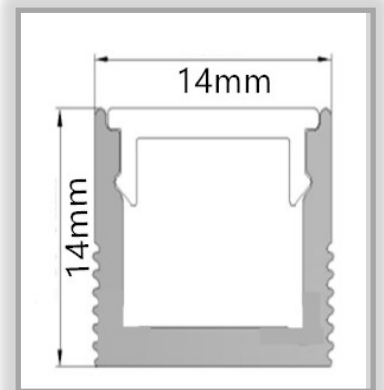

- Spotted Gum ROUND handrail*
- Diameter 38mm/43mm/50mm
- Length: sold per metre
- Cut-out: 08x09 or 15x15
- LED Profile 0709 or 1414
- LED strip 4.8w, 7.7w, 9.6w, 12w, 15w @ 24v DC
- Lightrail Albion and Chifley brackets
- Componentry supplied separately
- Cutting and assembly on site

*Also available in American Oak, Pine, Jarrah, Victorian Ash, Meranti, Pine, Kwila & Blackbutt