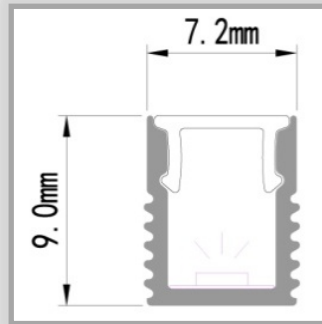

- Spotted Gum ROUND handrail*
- Diameter 38mm/43mm/50mm
- Length: sold per metre
- Cut-out: 08x09 or 15x15
- LED Profile 0709 or 1414
- LED strip 4.8w, 7.7w, 9.6w, 12w, 15w @ 24v DC
- Lightrail Albion and Chifley brackets
- Componentry supplied separately
- Cutting and assembly on site

MAX LENGTH REFERS TO STRIP LENGTH POWERED FROM ONE END

+

+

THSGFR WITH 0709 LED PROFILE + STRIP OPTIONS BELOW

CODE	V	W	LED/m	COL TEMP	Approx LUMEN/M	MAX LENGTH
MP120WW3K	24	7.7	120	3000K		8m
MP120CW4K	24	7.7	120	4000K		8m

MAX LENGTH REFERS TO STRIP LENGTH POWERED FROM ONE END

LIGHTRAIL ALBION BRACKETS

CODE	
SSABS	ALBION BRACKET SOLID
SSABH	ALBION BRACKET HOLLOW

LIGHTRAIL CHIFLEY BRACKETS

CODE	
SSCBS	CHIFLEY BRACKET SOLID
SSCBH	CHIFLEY BRACKET HOLLOW