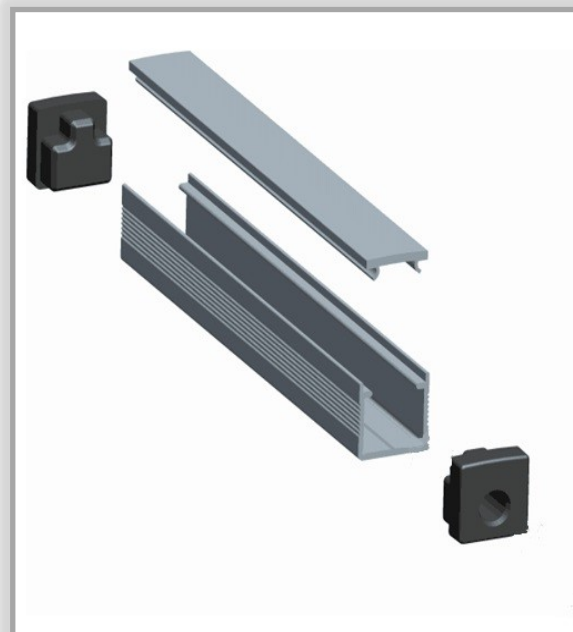

- Spotted Gum ROUND handrail*
- Diameter 38mm/43mm/50mm
- Length: sold per metre
- Cut-out: 08x09 or 15x15
- LED Profile 0709 or 1414
- LED strip 4.8w, 7.7w, 9.6w, 12w, 15w @ 24v DC
- Lightrail Albion and Chifley brackets
- Componentry supplied separately
- Cutting and assembly on site

MAX LENGTH REFERS TO STRIP LENGTH POWERED FROM ONE END

+

+

THSGFR WITH 0709 LED PROFILE + STRIP OPTIONS BELOW

CODE	V	W	LED/m	COL TEMP	Approx LUMEN/M	MAX LENGTH
MP120WW3K	24	7.7	120	3000K		8m
MP120CW4K	24	7.7	120	4000K		8m

MAX LENGTH REFERS TO STRIP LENGTH POWERED FROM ONE END

LIGHTRAIL ALBION BRACKETS

CODE	
SSABS	ALBION BRACKET SOLID
SSABH	ALBION BRACKET HOLLOW

LIGHTRAIL CHIFLEY BRACKETS

CODE	
SSCBS	CHIFLEY BRACKET SOLID
SSCBH	CHIFLEY BRACKET HOLLOW