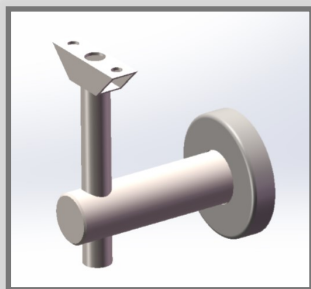

- Spotted Gum ROUND handrail*
- Diameter 38mm/43mm/50mm
- Length: sold per metre
- Cut-out: 08x09 or 15x15
- LED Profile 0709 or 1414
- LED strip 4.8w, 7.7w, 9.6w, 12w, 15w @ 24v DC
- Lightrail Albion and Chifley brackets
- Componentry supplied separately
- Cutting and assembly on site

MAX LENGTH REFERS TO STRIP LENGTH POWERED FROM ONE END

LIGHTRAIL ALBION BRACKETS

CODE	
SSABS	ALBION BRACKET SOLID
SSABH	ALBION BRACKET HOLLOW

LIGHTRAIL CHIFLEY BRACKETS

CODE	
SSCBS	CHIFLEY BRACKET SOLID
SSCBH	CHIFLEY BRACKET HOLLOW