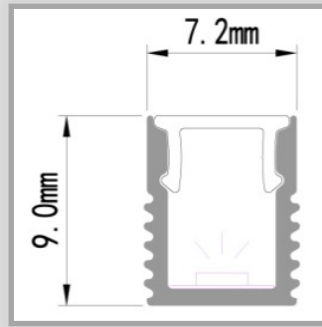

- Pine ROUND handrail\*
- Diameter 38mm/43mm/50mm
- Length: sold per metre
- Cut-out: 08x09 or 15x15
- LED Profile 0709 or 1414
- LED strip 4.8w, 7.7w, 9.6w, 12w, 15w @ 24v DC
- Lightrail Albion and Chifley brackets
- Componentry supplied separately
- Cutting and assembly on site

MAX LENGTH REFERS TO STRIP LENGTH POWERED FROM ONE END

+

+