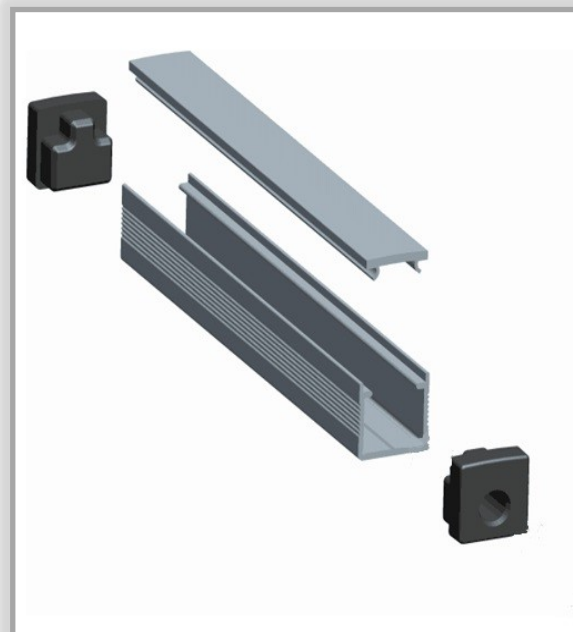

- Pine ROUND handrail\*
- Diameter 38mm/43mm/50mm
- Length: sold per metre
- Cut-out: 08x09 or 15x15
- LED Profile 0709 or 1414
- LED strip 4.8w, 7.7w, 9.6w, 12w, 15w @ 24v DC
- Lightrail Albion and Chifley brackets
- Componentry supplied separately
- Cutting and assembly on site

MAX LENGTH REFERS TO STRIP LENGTH POWERED FROM ONE END

+

+