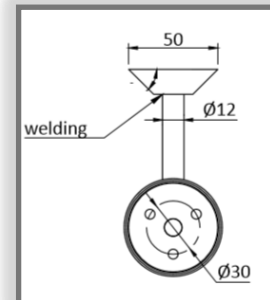

LIGHTRAIL ALBION BRACKETS

CODE	
SSABS	ALBION BRACKET SOLID
SSABH	ALBION BRACKET HOLLOW