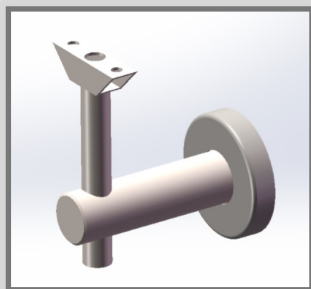

LIGHTRAIL CHIFLEY BRACKETS

CODE	
SSCBS	CHIFLEY BRACKET SOLID
SSCBH	CHIFLEY BRACKET HOLLOW