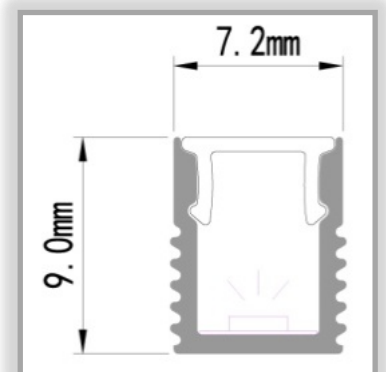

- Pine ROUND handrail*
- Diameter 38mm/43mm/50mm
- Length: sold per metre
- Cut-out: 08x09 or 15x15
- LED Profile 0709 or 1414
- LED strip 4.8w, 7.7w, 9.6w, 12w, 15w @ 24v DC
- Lightrail Albion and Chifley brackets
- Componentry supplied separately
- Cutting and assembly on site

*Available in American Oak, Spotted Gum, Jarrah, Victorian Ash, Meranti, Pine, Kwila & Blackbutt