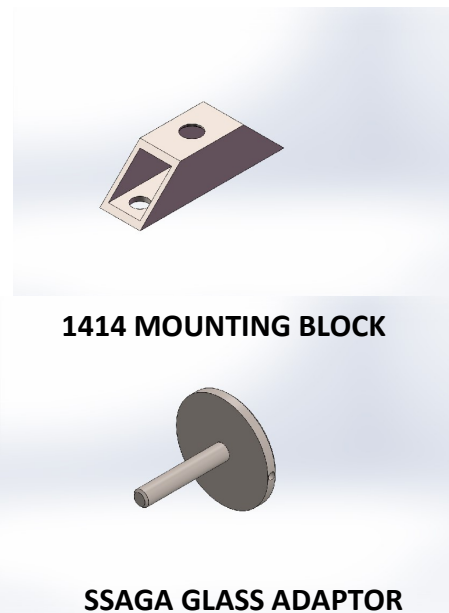

LIGHTRAIL CHIFLEY BRACKETS

CODE	
SSCBS	CHIFLEY BRACKET SOLID
SSCBH	CHIFLEY BRACKET HOLLOW