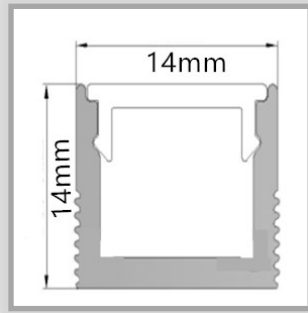

+

+

THPIFR WITH 1414 LED PROFILE + STRIP OPTIONS BELOW

CODE	V	W	LED/m	COL TEMP	Approx LUMEN/M	MAX LENGTH
DKB120.96.27K	24	9.6	120	2700K	750	25m
DKB120.96.3K	24	9.6	120	3000K	780	25m
DKB120.96.4K	24	9.6	120	4000K	800	25m
DKB120.96.6K	24	9.6	120	6500K	820	25m

MAX LENGTH REFERS TO STRIP LENGTH POWERED FROM ONE END