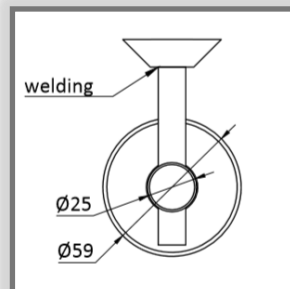

LIGHTRAIL CHIFLEY BRACKETS

CODE	
SSCBS	CHIFLEY BRACKET SOLID
SSCBH	CHIFLEY BRACKET HOLLOW