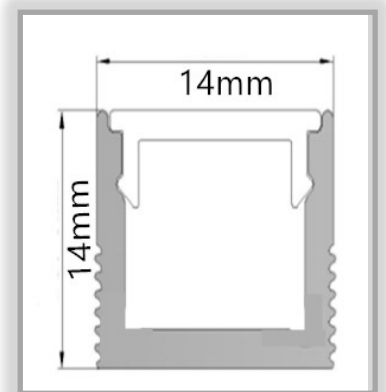

- Pine ROUND handrail*
- Diameter 38mm/43mm/50mm
- Length: sold per metre
- Cut-out: 08x09 or 15x15
- LED Profile 0709 or 1414
- LED strip 4.8w, 7.7w, 9.6w, 12w, 15w @ 24v DC
- Lightrail Albion and Chifley brackets
- Componentry supplied separately
- Cutting and assembly on site

*Available in American Oak, Spotted Gum, Jarrah, Victorian Ash, Meranti, Pine, Kwila & Blackbutt