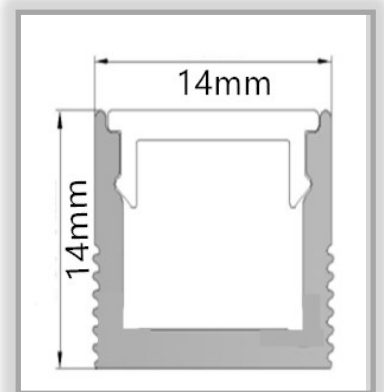

- Meranti ROUND handrail*
- Diameter 38mm/43mm/50mm
- Length: sold per metre
- Cut-out: 08x09 or 15x15
- LED Profile 0709 or 1414
- LED strip 4.8w, 7.7w, 9.6w, 12w, 15w @ 24v DC
- Lightrail Albion and Chifley brackets
- Componentry supplied separately
- Cutting and assembly on site

*Available in American Oak, Spotted Gum, Jarrah, Victorian Ash, Meranti, Pine, Kwila & Blackbutt