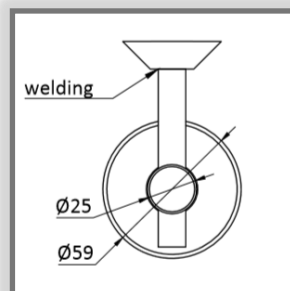

- Meranti ROUND handrail*
- Diameter 38mm/43mm/50mm
- Length: sold per metre
- Cut-out: 08x09 or 15x15
- LED Profile 0709 or 1414
- LED strip 4.8w, 7.7w, 9.6w, 12w, 15w @ 24v DC
- Lightrail Albion and Chifley brackets
- Componentry supplied separately
- Cutting and assembly on site

MAX LENGTH REFERS TO STRIP LENGTH POWERED FROM ONE END

+

+

THMEFR WITH 0709 LED PROFILE + STRIP OPTIONS BE-

CODE	V	W	LED/m	COL TEMP	Approx LUMEN/M	MAX LENGTH
MP120WW3K	24	7.7	120	3000K		8m
MP120CW4K	24	7.7	120	4000K		8m

MAX LENGTH REFERS TO STRIP LENGTH POWERED FROM ONE END

LIGHTRAIL ALBION BRACKETS

CODE	
SSABS	ALBION BRACKET SOLID
SSABH	ALBION BRACKET HOLLOW

LIGHTRAIL CHIFLEY BRACKETS

CODE	
SSCBS	CHIFLEY BRACKET SOLID
SSCBH	CHIFLEY BRACKET HOLLOW