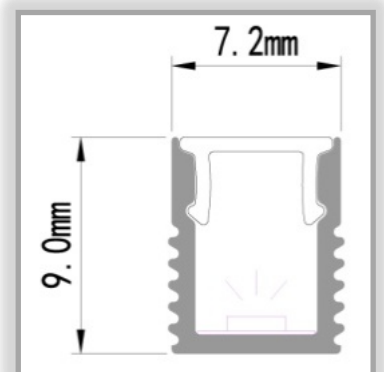

- Meranti ROUND handrail*
- Diameter 38mm/43mm/50mm
- Length: sold per metre
- Cut-out: 08x09 or 15x15
- LED Profile 0709 or 1414
- LED strip 4.8w, 7.7w, 9.6w, 12w, 15w @ 24v DC
- Lightrail Albion and Chifley brackets
- Componentry supplied separately
- Cutting and assembly on site

*Available in American Oak, Spotted Gum, Jarrah, Victorian Ash, Meranti, Pine, Kwila & Blackbutt