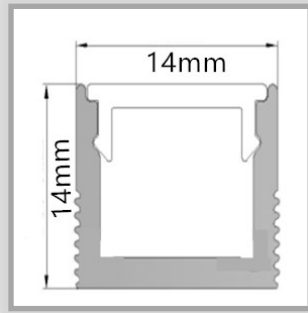

+

+

THMEFR WITH 1414 LED PROFILE + STRIP OPTIONS BELOW

CODE	V	W	LED/m	COL TEMP	Approx LUMEN/M	MAX LENGTH
DKB120.96.27K	24	9.6	120	2700K	750	25m
DKB120.96.3K	24	9.6	120	3000K	780	25m
DKB120.96.4K	24	9.6	120	4000K	800	25m
DKB120.96.6K	24	9.6	120	6500K	820	25m

MAX LENGTH REFERS TO STRIP LENGTH POWERED FROM ONE END