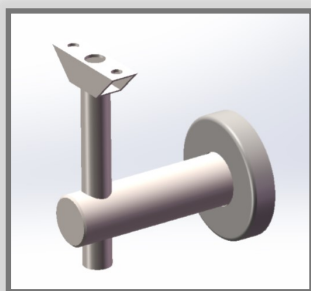

- Meranti ROUND handrail*
- Diameter 38mm/43mm/50mm
- Length: sold per metre
- Cut-out: 08x09 or 15x15
- LED Profile 0709 or 1414
- LED strip 4.8w, 7.7w, 9.6w, 12w, 15w @ 24v DC
- Lightrail Albion and Chifley brackets
- Componentry supplied separately
- Cutting and assembly on site

MAX LENGTH REFERS TO STRIP LENGTH POWERED FROM ONE END

LIGHTRAIL ALBION BRACKETS

CODE	
SSABS	ALBION BRACKET SOLID
SSABH	ALBION BRACKET HOLLOW

LIGHTRAIL CHIFLEY BRACKETS

CODE	
SSCBS	CHIFLEY BRACKET SOLID
SSCBH	CHIFLEY BRACKET HOLLOW