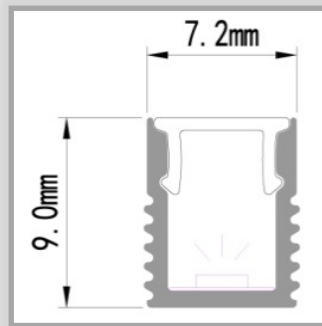

- Meranti ROUND handrail*
- Diameter 38mm/43mm/50mm
- Length: sold per metre
- Cut-out: 08x09 or 15x15
- LED Profile 0709 or 1414
- LED strip 4.8w, 7.7w, 9.6w, 12w, 15w @ 24v DC
- Lightrail Albion and Chifley brackets
- Componentry supplied separately
- Cutting and assembly on site

MAX LENGTH REFERS TO STRIP LENGTH POWERED FROM ONE END

+

+

THMEFR WITH 0709 LED PROFILE + STRIP OPTIONS BE-

CODE	V	W	LED/m	COL TEMP	Approx LUMEN/M	MAX LENGTH
MP120WW3K	24	7.7	120	3000K		8m
MP120CW4K	24	7.7	120	4000K		8m

MAX LENGTH REFERS TO STRIP LENGTH POWERED FROM ONE END

LIGHTRAIL ALBION BRACKETS

CODE	
SSABS	ALBION BRACKET SOLID
SSABH	ALBION BRACKET HOLLOW

LIGHTRAIL CHIFLEY BRACKETS

CODE	
SSCBS	CHIFLEY BRACKET SOLID
SSCBH	CHIFLEY BRACKET HOLLOW