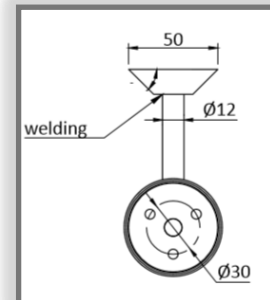

- Meranti ROUND handrail*
- Diameter 38mm/43mm/50mm
- Length: sold per metre
- Cut-out: 08x09 or 15x15
- LED Profile 0709 or 1414
- LED strip 4.8w, 7.7w, 9.6w, 12w, 15w @ 24v DC
- Lightrail Albion and Chifley brackets
- Componentry supplied separately
- Cutting and assembly on site

MAX LENGTH REFERS TO STRIP LENGTH POWERED FROM ONE END

+

+

THMEFR WITH 0709 LED PROFILE + STRIP OPTIONS BE-

CODE	V	W	LED/m	COL TEMP	Approx LUMEN/M	MAX LENGTH
MP120WW3K	24	7.7	120	3000K		8m
MP120CW4K	24	7.7	120	4000K		8m

MAX LENGTH REFERS TO STRIP LENGTH POWERED FROM ONE END

LIGHTRAIL ALBION BRACKETS

CODE	
SSABS	ALBION BRACKET SOLID
SSABH	ALBION BRACKET HOLLOW

LIGHTRAIL CHIFLEY BRACKETS

CODE	
SSCBS	CHIFLEY BRACKET SOLID
SSCBH	CHIFLEY BRACKET HOLLOW