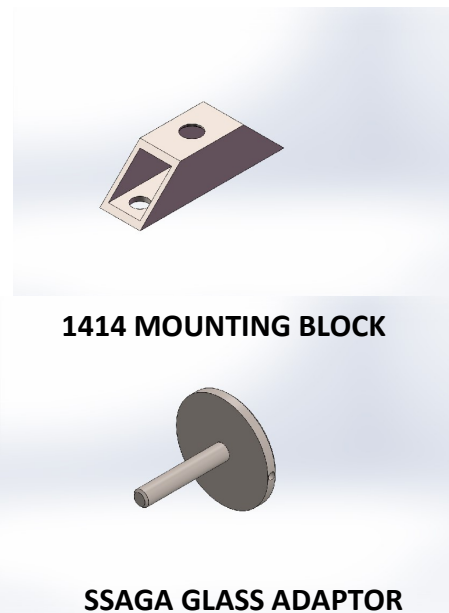

MAX LENGTH REFERS TO STRIP LENGTH POWERED FROM ONE END

+

+

THMEFR WITH 0709 LED PROFILE + STRIP OPTIONS BE-

CODE	V	W	LED/m	COL TEMP	Approx LUMEN/M	MAX LENGTH
MP120WW3K	24	7.7	120	3000K		8m
MP120CW4K	24	7.7	120	4000K		8m

MAX LENGTH REFERS TO STRIP LENGTH POWERED FROM ONE END

LIGHTRAIL ALBION BRACKETS

CODE	
SSABS	ALBION BRACKET SOLID
SSABH	ALBION BRACKET HOLLOW

LIGHTRAIL CHIFLEY BRACKETS

CODE	
SSCBS	CHIFLEY BRACKET SOLID
SSCBH	CHIFLEY BRACKET HOLLOW