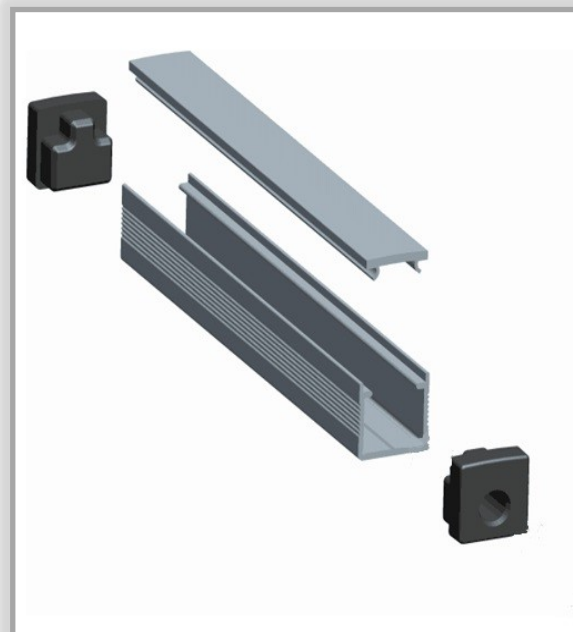

- Meranti ROUND handrail*
- Diameter 38mm/43mm/50mm
- Length: sold per metre
- Cut-out: 08x09 or 15x15
- LED Profile 0709 or 1414
- LED strip 4.8w, 7.7w, 9.6w, 12w, 15w @ 24v DC
- Lightrail Albion and Chifley brackets
- Componentry supplied separately
- Cutting and assembly on site

MAX LENGTH REFERS TO STRIP LENGTH POWERED FROM ONE END

+

+

THMEFR WITH 0709 LED PROFILE + STRIP OPTIONS BE-

CODE	V	W	LED/m	COL TEMP	Approx LUMEN/M	MAX LENGTH
MP120WW3K	24	7.7	120	3000K		8m
MP120CW4K	24	7.7	120	4000K		8m

MAX LENGTH REFERS TO STRIP LENGTH POWERED FROM ONE END

LIGHTRAIL ALBION BRACKETS

CODE	
SSABS	ALBION BRACKET SOLID
SSABH	ALBION BRACKET HOLLOW

LIGHTRAIL CHIFLEY BRACKETS

CODE	
SSCBS	CHIFLEY BRACKET SOLID
SSCBH	CHIFLEY BRACKET HOLLOW